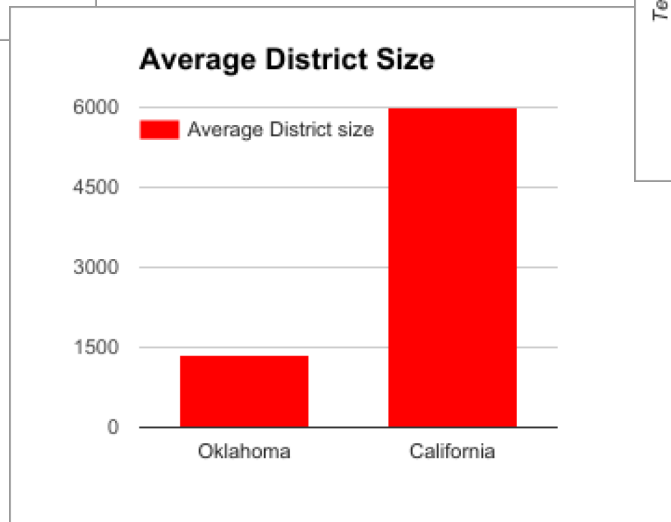

2015-16 Oklahoma vs California Education Resources Per Child

State	Average Class Size	Average District size	Teacher Pay Per Student *	Enrollment source
Oklahoma	16.33	1345	2728	<a href="https://goo.gl/KwJmtJ">2015-16 OSDE info. https://goo.gl/KwJmtJ</a>
California	21.26	5996	2595	<a href="https://goo.gl/Gsffi">2015-16 CDE info. https://goo.gl/Gsffi</a>