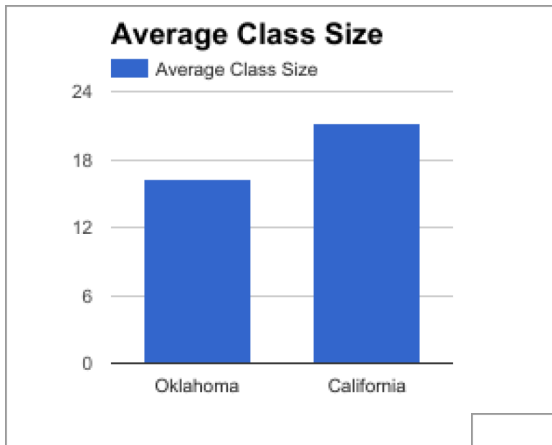

2015-16 Oklahoma vs California Education Resources Per Child

State	Average Class Size	Average District size	Teacher Pay Per Student *	Enrollment source
Oklahoma	16.33	1345	2728	<a href="https://goo.gl/KwJmtJ">2015-16 OSDE info. https://goo.gl/KwJmtJ</a>
California	21.26	5996	2595	<a href="https://goo.gl/Gsffi">2015-16 CDE info. https://goo.gl/Gsffi</a>