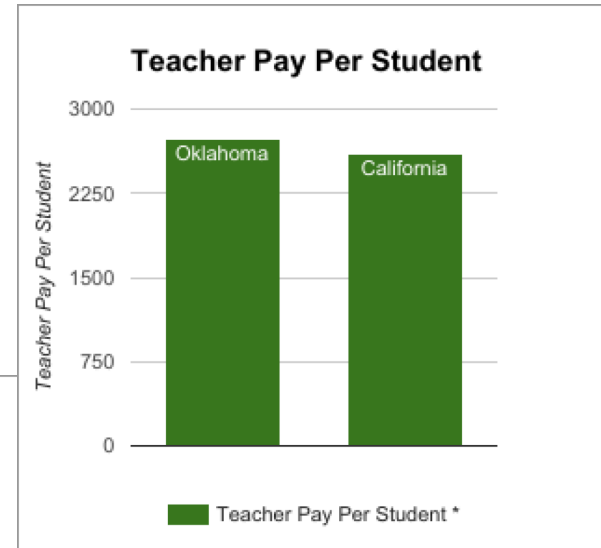

2015-16 Oklahoma vs California Education Resources Per Child

State	Average Class Size	Average District size	Teacher Pay Per Student *	Enrollment source
Oklahoma	16.33	1345	2728	<a href="https://goo.gl/KwJmtJ">2015-16 OSDE info. https://goo.gl/KwJmtJ</a>
California	21.26	5996	2595	<a href="https://goo.gl/Gsffi">2015-16 CDE info. https://goo.gl/Gsffi</a>